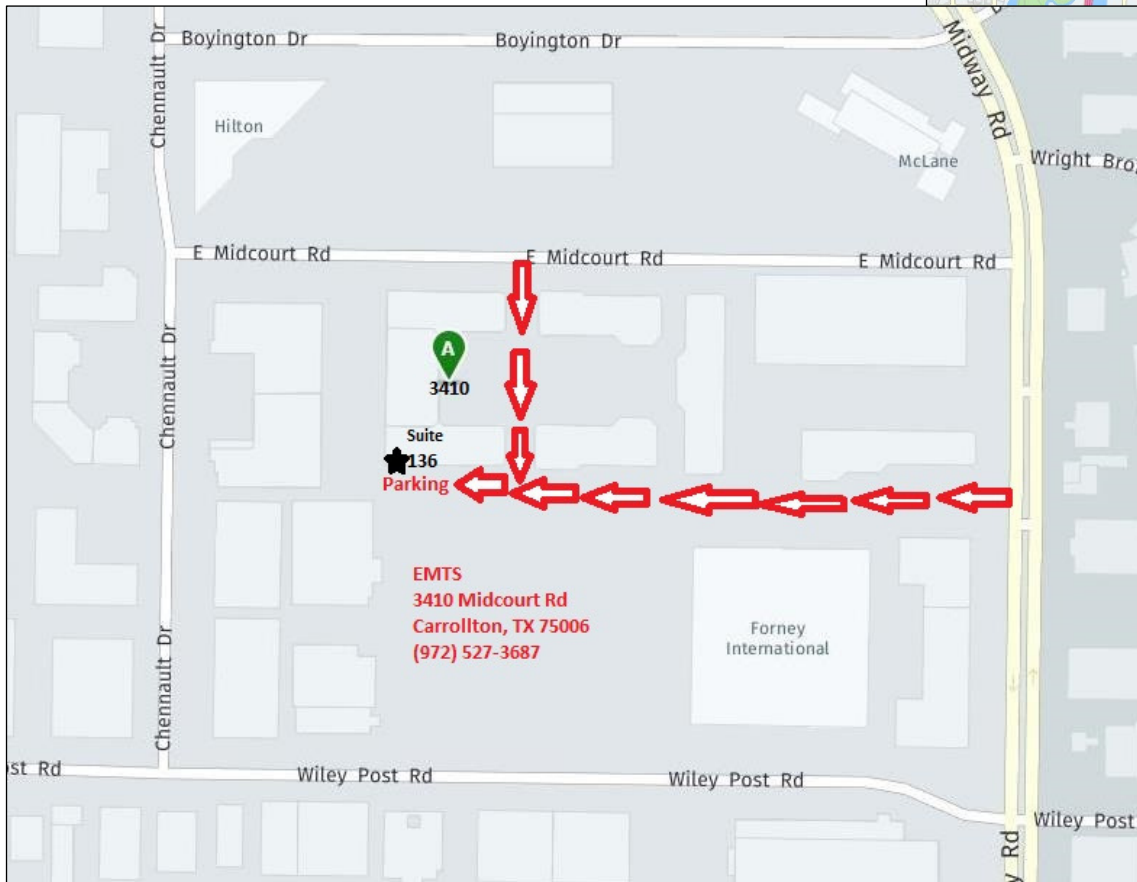

 CPR Training & MORE...

(972) 527-3687  
www.emts911.com

(214) 324-1119  
www.cprtrainingandmore.com

3410 Midcourt Rd  
Suite 136  
Carrollton, Texas 75006

Training Center and parking is located on the  
Back corner of 3410 Midcourt

**From North Dallas Toll and Beltline:**

Go East on Beltline for 1 mile,  
Turn North on Midway Rd for 0.7 miles,  
U-Turn at Dooley Rd,  
Turn West on Midcourt Rd

**From 35E and Beltline:**

Go East on Beltline for 6.3 mile,  
Turn north on Midway Rd for 0.7 miles,  
U-Turn at Dooley Rd,  
Turn West on Midcourt Rd

**From 635 and Midway Rd:**

Go North on Midway Rd for 3 miles,  
U-Turn at Dooley Rd,  
Turn West on Midcourt Rd