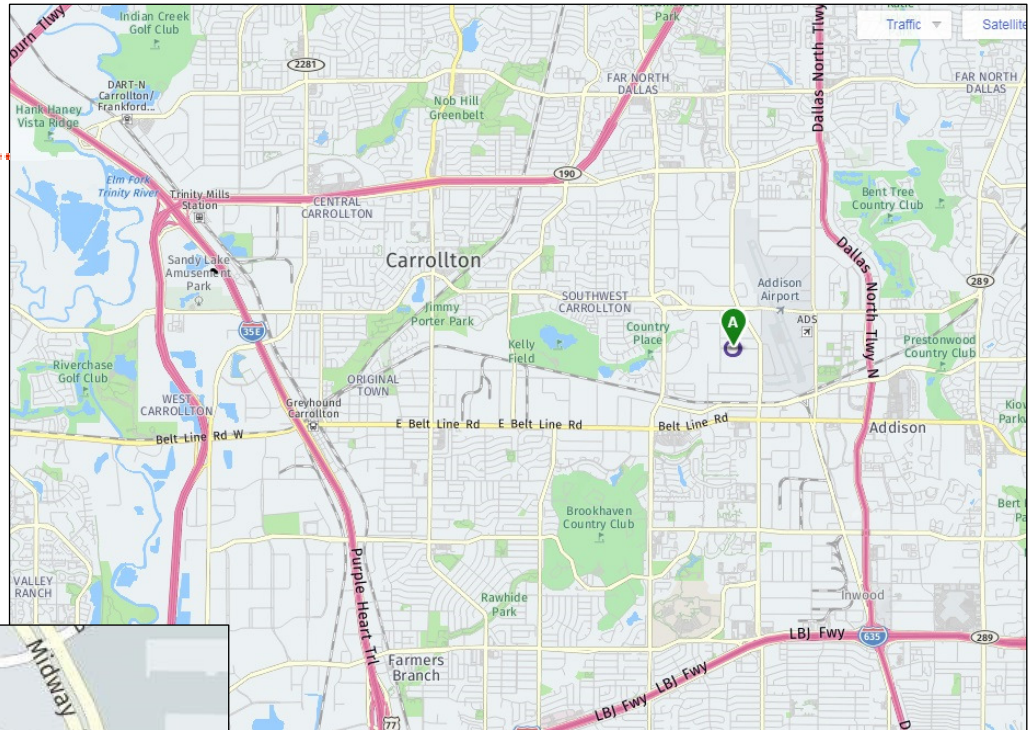

 CPR Training & MORE...

(972) 527-3687  
www.emts911.com

(214) 324-1119  
www.cprtrainingandmore.com

3410 Midcourt Rd  
Suite 136  
Carrollton, Texas 75006

Training Center and parking is located on the  
Back corner of 3410 Midcourt

**From North Dallas Toll and Beltline:**

Go East on Beltline for 1 mile,  
Turn North on Midway Rd for 0.7 miles,  
U-Turn at Dooley Rd,  
Turn West on Midcourt Rd

**From 35E and Beltline:**

Go East on Beltline for 6.3 mile,  
Turn north on Midway Rd for 0.7 miles,  
U-Turn at Dooley Rd,  
Turn West on Midcourt Rd

**From 635 and Midway Rd:**

Go North on Midway Rd for 3 miles,  
U-Turn at Dooley Rd,  
Turn West on Midcourt Rd